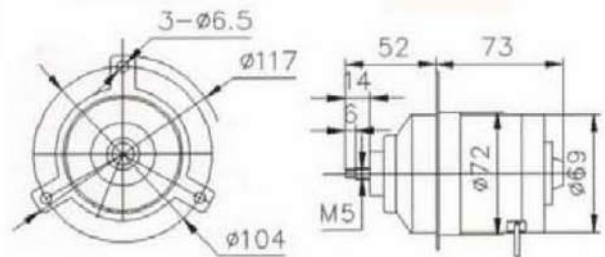

O.E. Cross Reference:
SIEMENS: PM3352
HYUNDAI EXCEL L25386-24001

M65014
Fan
Motor