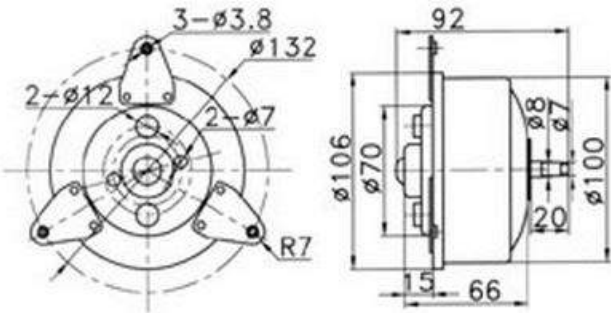

HYUNDAI

M65004
Fan
Motor

O.E. Cross Reference Application:
NISSAN, HYUNDAI

M65013
Fan
Motor