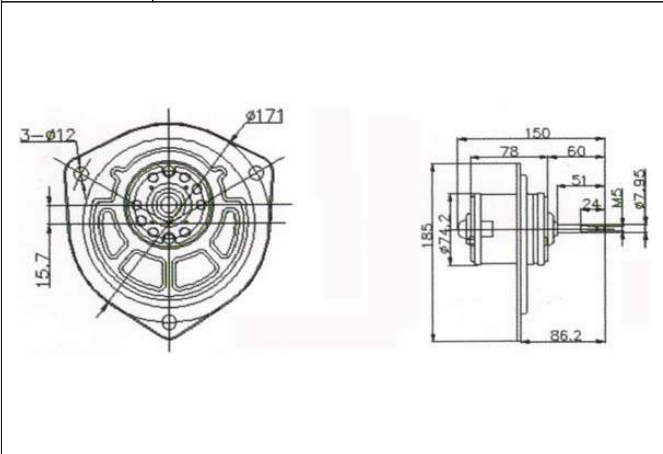

GMC

O.E. Cross Reference:
SIEMENS: PM3716 1 F3-921-197; ACDELCO: 15-80121
SUBARU: 7720-73050; GM: 88918628; FOUR SEASONS: #35398