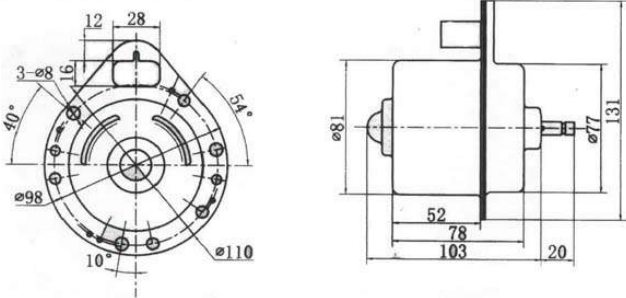

BUICK

M65043
Fan
Motor

O.E. Cross Reference Application:
FOUR SEASONS: #35656
ACDELCO: 15-8261, 15-8563
SIEMENS: PM542, PM517
GM: 22137319, 22040861
BUICK; CHEVROLET; GMC; OLDSMOBILE