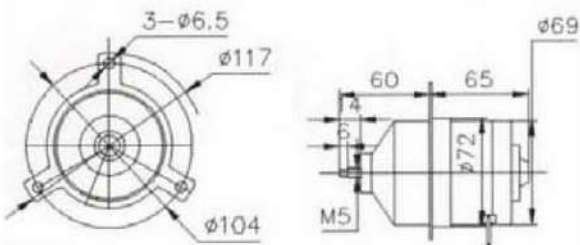

O.E. Cross Reference Application:
HYUNDAI ACCENT 2386-22000