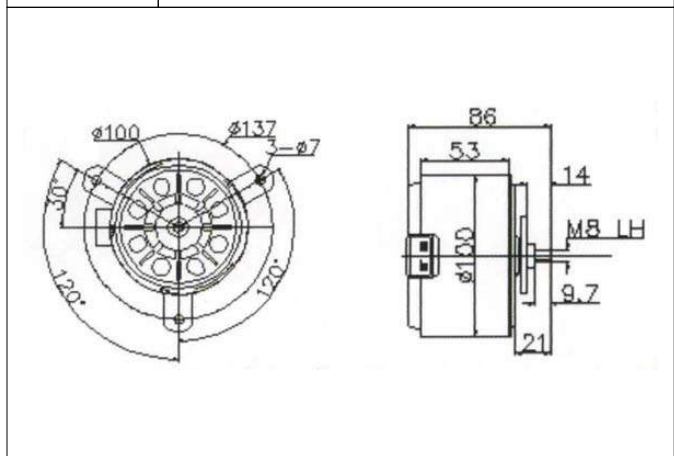

O.E. Cross Reference Application:
ACDELCO: 15-8924
FOUR SEASONS: #35017
GM: 12368634