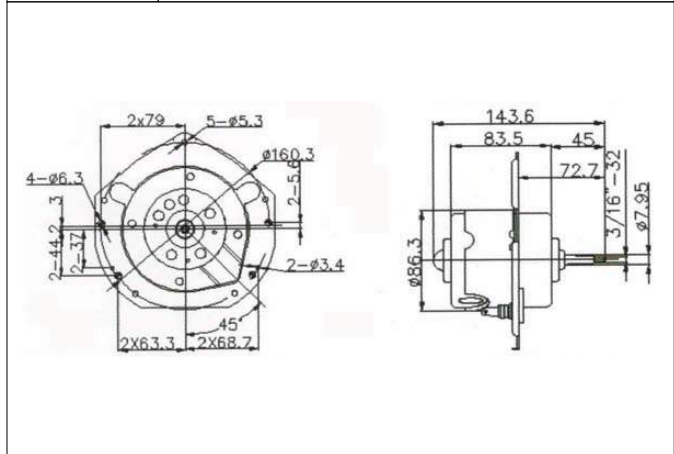

O.E. Cross Reference:
FOUR SEASONS: A:#35588,#35334,#35584/B:#35333/C:#35337
ACDELCO: A:15-8374,15-8531,15-8373/B:15-8535/C:15-8553
GM 22020945,22029905