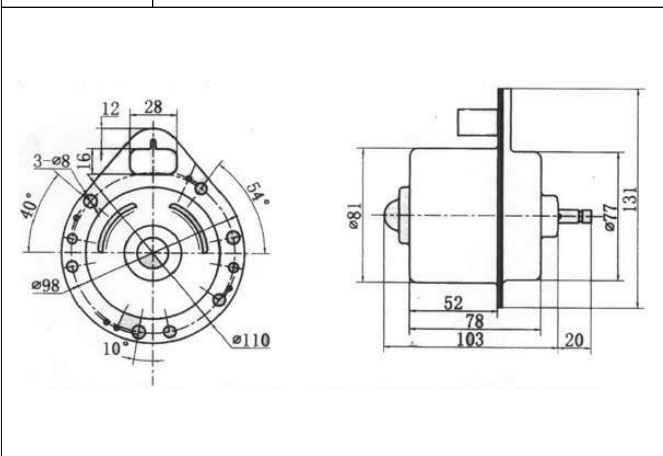

O.E. Cross Reference Application:
FOUR SEASONS: #35656
ACDELCO:15-8261,15-8563
SIEMENS: PM542,PM517
GM: 22137319,22040861
BUICK; CHEVROLET; GMC; OLDSMOBILE