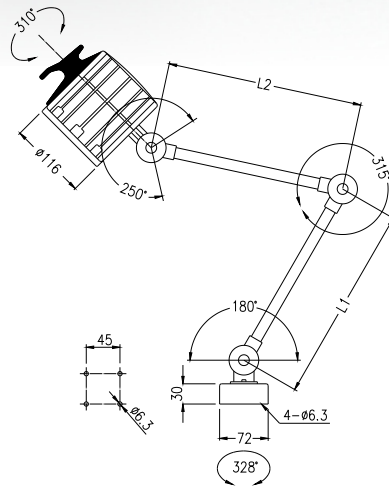

EMINENT MAIN INDUSTRIAL CO., LTD.
www.eminent.com.tw

No.122, Yonglong Rd., Dali Dist., Taichung City 41257 Taiwan R.O.C.
Tel:+886-4-24075805 Fax:+886-4-24075806
eminentm@ms53.hinet.net