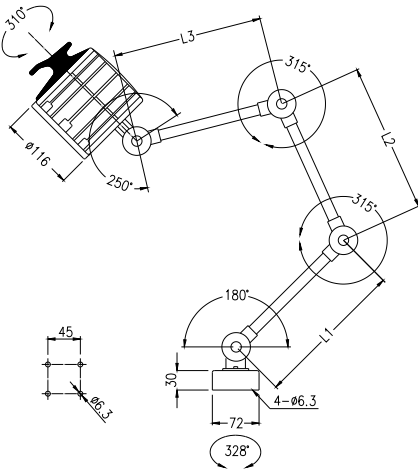

Model	GEC22W/P
Patent	Reform of work lighting with thermal insulation New Type M 327965 The structure of work lighting arm joint Invention I 330239
Head Structure	One-Piece Lamp Head
Head/Arm	Aluminum alloy anodized
Voltage & Power	12V/55W, 24V/70W
Glass material	Tempered glass
Arm	Swival
Base	Waterproof case in the base
Two arms	280x280mm
Switch	On/off switch
Protection	IP65
Safety Class	II/III
Weight	Approx. 1.8kgs

## □ Model / Specification

GE22

Voltage 12V / 55W	Voltage 24V / 70W	Arm length L1*L2(mm)	Voltage 120V / 55W	Voltage 230V / 55W	Arm length L1*L2(mm)
Model No.					
GEN	GENP	—	—	—	—
GE11	GE11P	160*220	GE21-1	GE21-2	240*220
GE22	GE22P	200*280	GE22-1	GE22-2	240*280
GE23	GE23P	200*380	GE23-1	GE23-2	240*380
GE35	GE35P	320*490	GE35-1	GE35-2	320*490
GE45	GE45P	420*490	GE45-1	GE45-2	420*490

GECZ22W

Voltage 12V / 55W	Voltage 12V / 55W	Voltage 24V / 70W	Voltage 24V / 70W	Arm length L1*L2 *L3(mm)
Waterproof case in the base	Waterproof	Waterproof case in the base	Waterproof	—
Model No.				
GECNW	—	GECNWP	—	—
GEC10W	GEC10	GEC10WP	GEC10P	220
GEC20W	GEC20	GEC20WP	GEC20P	280
GEC30W	GEC30	GEC30WP	GEC30P	380
GEC11W	GEC11	GEC11WP	GEC11P	220*220
GEC22W	GEC22	GEC22WP	GEC22P	280*280
GEC33W	GEC33	GEC33WP	GEC33P	380*380
GECZ11W	GECZ11	GECZ11WP	GECZ11P	220*220*220
GECZ22W	GECZ22	GECZ22WP	GECZ22P	280*280*280

GECNT

Voltage 120V / 55W	Voltage 230V / 55W	Arm length L1*L2(mm)
Model No.		
GECNT-1	GECNT-2	-
GEC10T-1	GEC10T-2	220
GEC20T-1	GEC20T-2	280
GEC30T-1	GEC30T-2	380
GEC11T-1	GEC11T-2	220*220
GEC22T-1	GEC22T-2	280*280
GEC33T-1	GEC33T-2	380*380