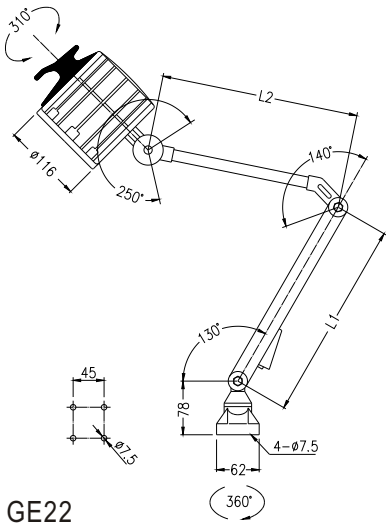

Model	GEC22W/P
Patent	Reform of work lighting with thermal insulation New Type M 327965 The structure of work lighting arm joint Invention I 330239
Head Structure	One-Piece Lamp Head
Head/Arm	Aluminum alloy anodized
Voltage & Power	12V/55W, 24V/70W
Glass material	Tempered glass
Arm	Swival
Base	Waterproof case in the base
Two arms	280x280mm
Switch	On/off switch
Protection	IP65
Safety Class	II/III
Weight	Approx. 1.8kgs

## □ Model / Specification

GE22

Voltage 12V / 55W	Voltage 24V / 70W	Arm length L1*L2(mm)	Voltage 120V / 55W	Voltage 230V / 55W	Arm length L1*L2(mm)
Model No.					
GEN	GENP	—	—	—	—
GE11	GE11P	160*220	GE21-1	GE21-2	240*220
GE22	GE22P	200*280	GE22-1	GE22-2	240*280
GE23	GE23P	200*380	GE23-1	GE23-2	240*380
GE35	GE35P	320*490	GE35-1	GE35-2	320*490
GE45	GE45P	420*490	GE45-1	GE45-2	420*490

GECNT

Voltage 120V / 55W	Voltage 230V / 55W	Arm length L1*L2(mm)
Model No.		
GECNT-1	GECNT-2	-
GEC10T-1	GEC10T-2	220
GEC20T-1	GEC20T-2	280
GEC30T-1	GEC30T-2	380
GEC11T-1	GEC11T-2	220*220
GEC22T-1	GEC22T-2	280*280
GEC33T-1	GEC33T-2	380*380