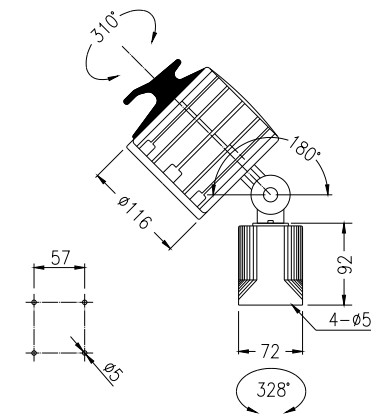

Model	GEC22W/P
Patent	Reform of work lighting with thermal insulation New Type M 327965 The structure of work lighting arm joint Invention I 330239
Head Structure	One-Piece Lamp Head
Head/Arm	Aluminum alloy anodized
Voltage & Power	12V/55W, 24V/70W
Glass material	Tempered glass
Arm	Swival
Base	Waterproof case in the base
Two arms	280x280mm
Switch	On/off switch
Protection	IP65
Safety Class	II/III
Weight	Approx. 1.8kgs

## □ Model / Specification

GE22

Voltage 12V / 55W	Voltage 24V / 70W	Arm length L1*L2(mm)	Voltage 120V / 55W	Voltage 230V / 55W	Arm length L1*L2(mm)
Model No.					
GEN	GENP	—	—	—	—
GE11	GE11P	160*220	GE21-1	GE21-2	240*220
GE22	GE22P	200*280	GE22-1	GE22-2	240*280
GE23	GE23P	200*380	GE23-1	GE23-2	240*380
GE35	GE35P	320*490	GE35-1	GE35-2	320*490
GE45	GE45P	420*490	GE45-1	GE45-2	420*490

GECZ22W

Voltage 12V / 55W	Voltage 12V / 55W	Voltage 24V / 70W	Voltage 24V / 70W	Arm length L1*L2 *L3(mm)
Waterproof case in the base	Waterproof	Waterproof case in the base	Waterproof	—
Model No.				
GECNW	—	GECNWP	—	—
GEC10W	GEC10	GEC10WP	GEC10P	220
GEC20W	GEC20	GEC20WP	GEC20P	280
GEC30W	GEC30	GEC30WP	GEC30P	380
GEC11W	GEC11	GEC11WP	GEC11P	220*220
GEC22W	GEC22	GEC22WP	GEC22P	280*280
GEC33W	GEC33	GEC33WP	GEC33P	380*380
GECZ11W	GECZ11	GECZ11WP	GECZ11P	220*220*220
GECZ22W	GECZ22	GECZ22WP	GECZ22P	280*280*280