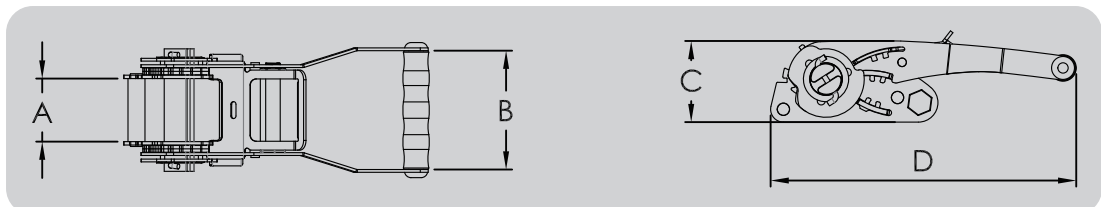

PRODUCT DIMENSIONS

A:30 B:59 C:41 D:118