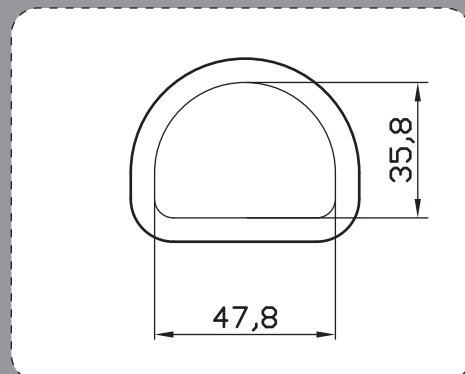

PRODUCT DIMENSIONS