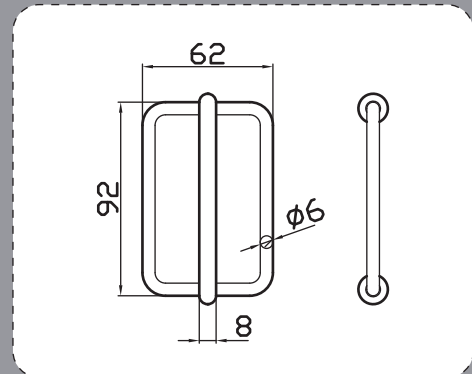

PRODUCT DIMENSIONS