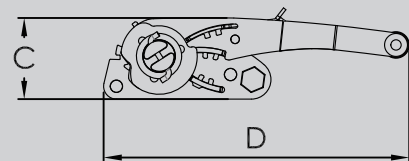

B.S:1800kg

1.5"

**DESCRIPTION**

1.5" Ratchet Buckle in Cr+6 Zinc & Electric Black Plated / with Streamline Shape and Plastic Grip

**PRODUCT DIMENSIONS**

A:42 B:80 C:40 D:150

RBP28-001

B.S:1200kg