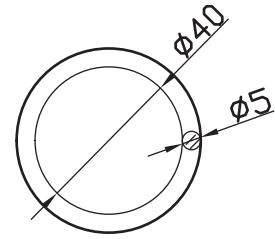

PRODUCT DIMENSIONS