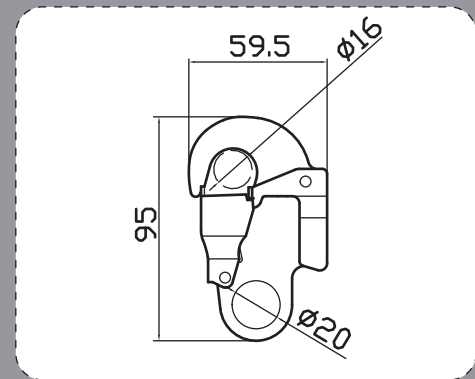

PRODUCT DIMENSIONS