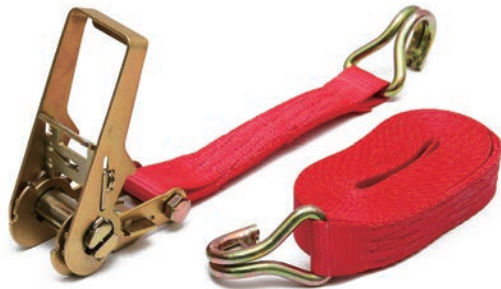

**DESCRIPTION**

1.5" Ratchet Tie Down with Iron Grip in Yellow Zinc Plated

**WEBBING LENGTH: 4.5M**

RTD28-007

B.S:1200kg

1"

**DESCRIPTION**

1" Ratchet Tie Down with Iron Grip in Yellow Zinc Plated

**WEBBING LENGTH: 4M**

RTD28-002

B.S:1200kg

1"

**DESCRIPTION**

1" Ratchet Tie Down in Yellow Zinc Plated

**WEBBING LENGTH: 4M**

RTD24-001