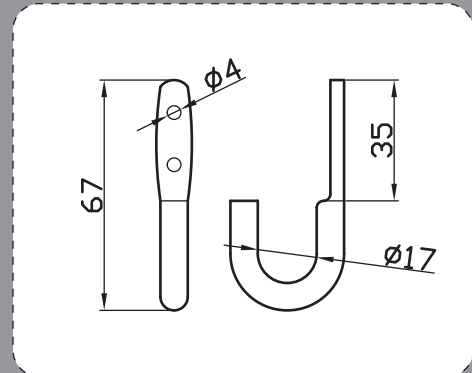

PRODUCT DIMENSIONS