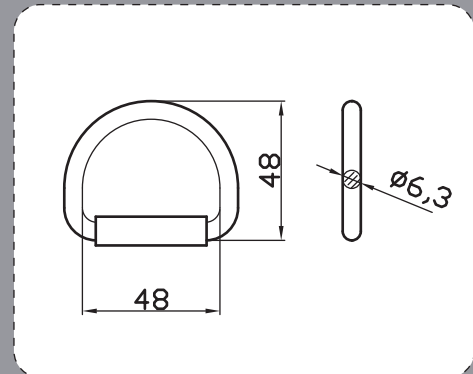

**PRODUCT DIMENSIONS**

**D RING-02**

**CUSTOMIZATION**

**DESCRIPTION**

Material(Options): Steel/  
Stainless Steel  
Surface Treatment(Options):  
Zinc/Yellow Zinc/Nickel Plating/  
Chromium Plating

**PRODUCT DIMENSIONS**