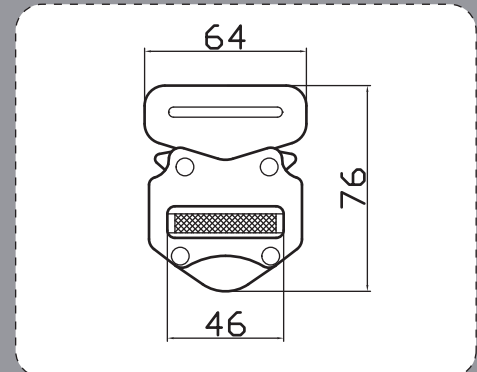

PRODUCT DIMENSIONS