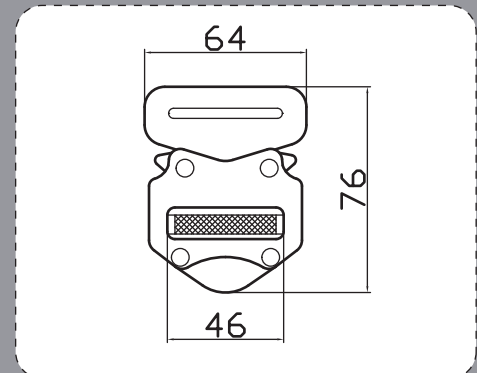

PRODUCT DIMENSIONS