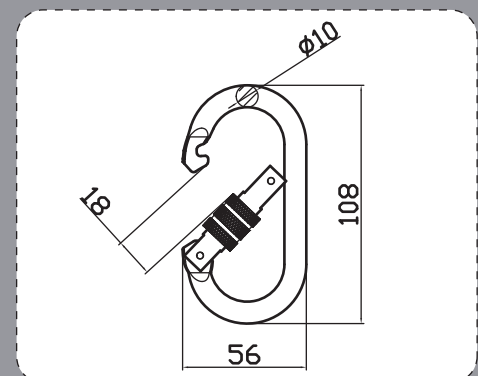

#### PRODUCT DIMENSIONS

**CBR-S-005**

**B.S:2300kg**

**DESCRIPTION**

C Carabiner  
Anodized Aluminum Kwiklock  
Material: Alloy Steel  
Surface Treatment(Options):  
Zinc/Yellow Zinc/Nickel Plating/  
Chromium Plating