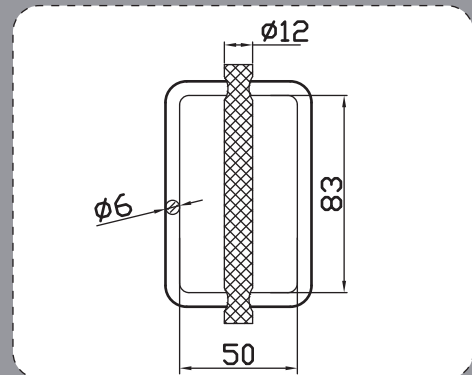

PRODUCT DIMENSIONS