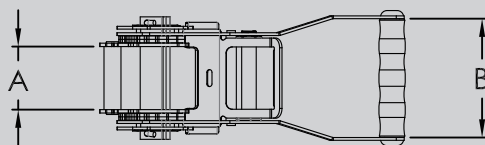

B.S:5000kg

2"

**DESCRIPTION**

2" Ratchet Buckle in Cr6 Zinc & Electric Black Plated / with Conjoined Hook

**PRODUCT DIMENSIONS**

A:52 B:98 C:56 D:260

RBP51L-024C

B.S:5000kg