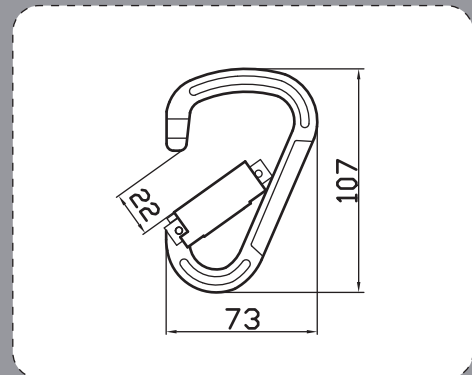

PRODUCT DIMENSIONS