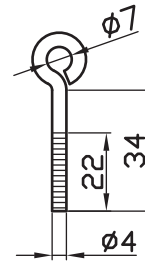

PRODUCT DIMENSIONS