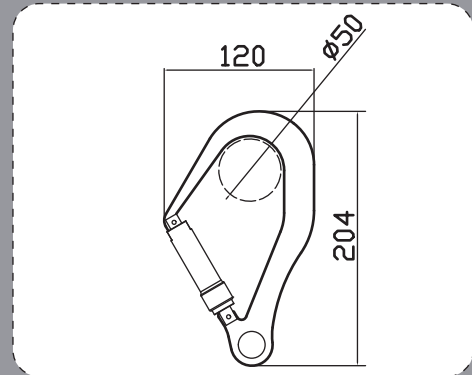

2" Flat Hook  
Kwiklock  
Material:Alloy Steel  
Surface Treatment(Options):  
Zinc/Yellow Zinc/Nickel Plating/  
Chromium Plating

**PRODUCT DIMENSIONS**

**RBH-004**

**B.S:2300kg**

**DESCRIPTION**

Eye Snap  
Self Locking Rebar Hook  
Material: Alloy Steel  
Surface Treatment(Options):  
Zinc/Yellow Zinc/Nickel Plating/  
Chromium Plating