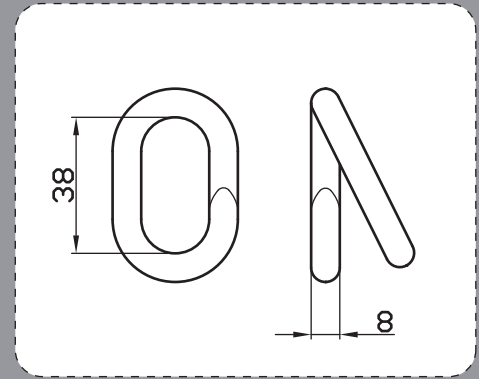

PRODUCT DIMENSIONS