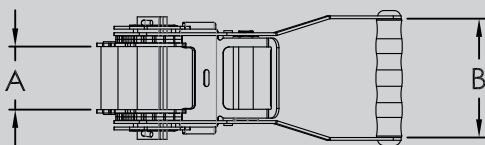

PRODUCT DIMENSIONS

A:56 B:98 C:60 D:197