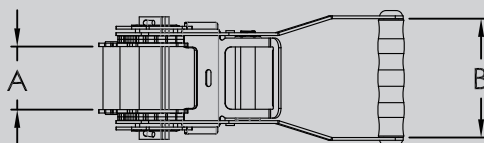

A:30 B:65 C:37 D:173

RBP24-029C

B.S:800kg

1"

**DESCRIPTION**

1" Ratchet Buckle in Cr6 Zinc & Electric Black Plated / with Plastic Grip

**PRODUCT DIMENSIONS**

A:27 B:43 C:41 D:170