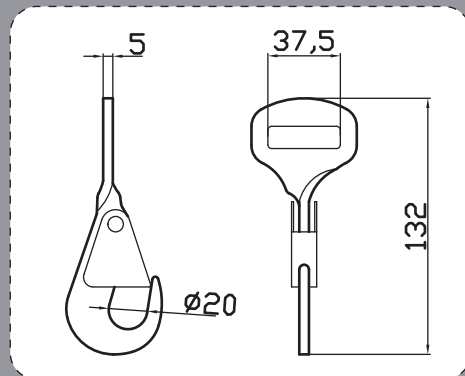

PRODUCT DIMENSIONS