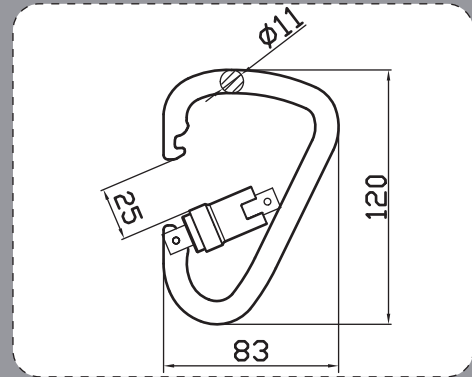

PRODUCT DIMENSIONS