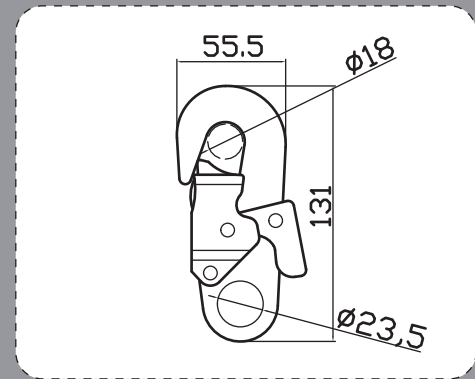

PRODUCT DIMENSIONS