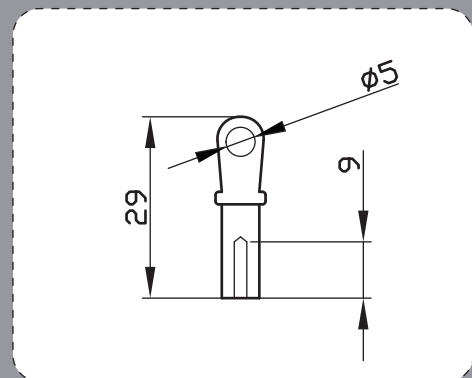

PRODUCT DIMENSIONS