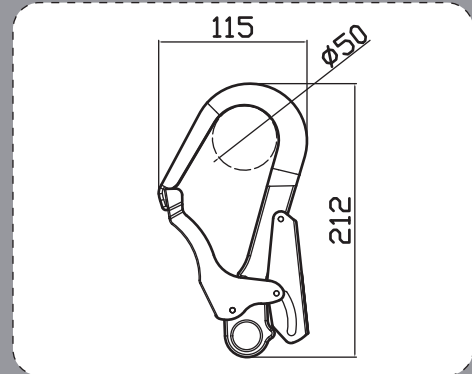

PRODUCT DIMENSIONS