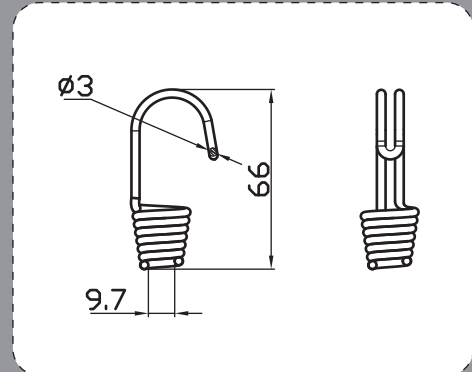

PRODUCT DIMENSIONS