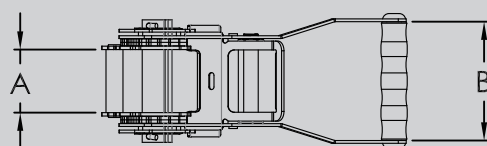

RB43L-014C

B.S:3000kg

1.5"

**DESCRIPTION**

1.5" Heavy Ratchet Buckle with Conjoined Hook Electric Black and Cr6+ Zinc Plated

**PRODUCT DIMENSIONS**

A:41 B:80 C:56 D:235

RB43M-003C