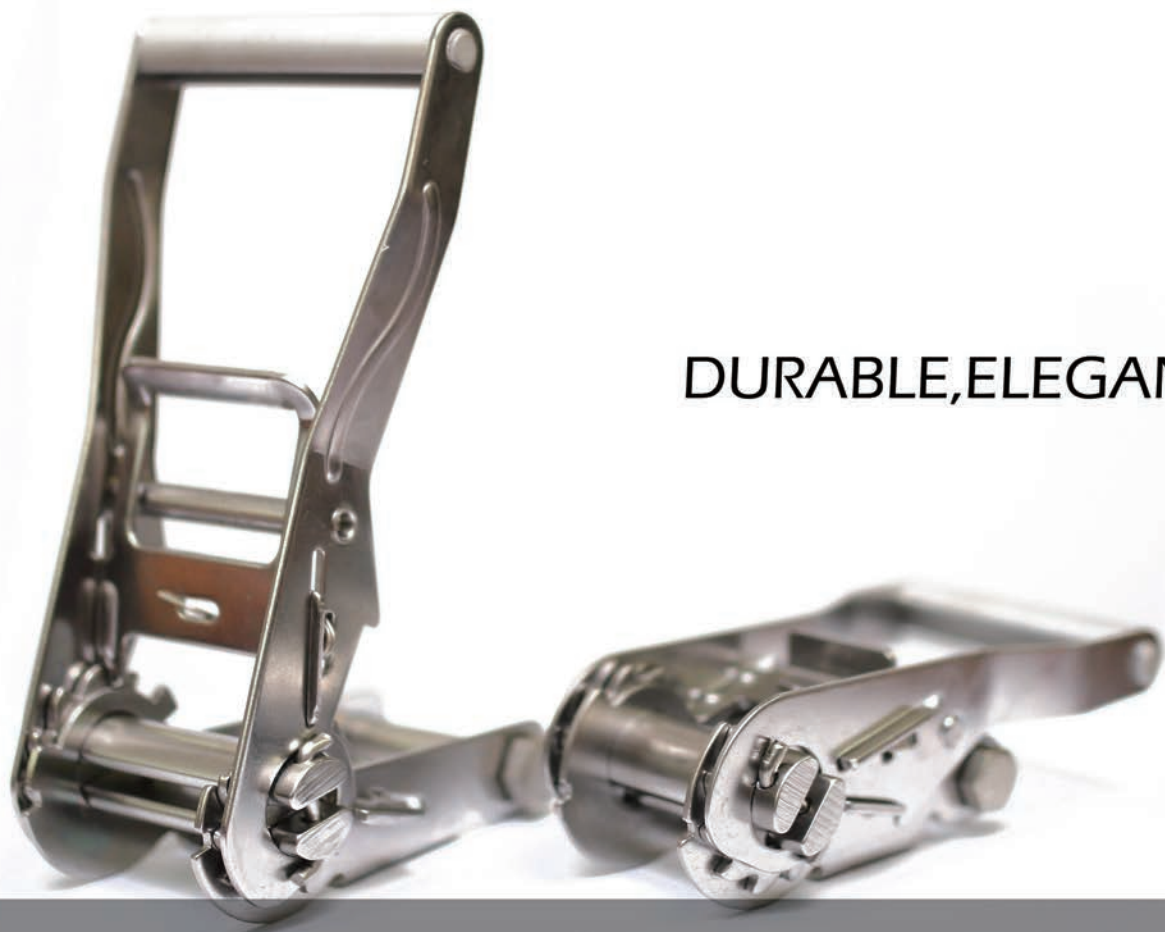

1"

**DESCRIPTION**

1" Heavy Duty Retractable Tie Down  
Webbing Length: 4.5 M

**PRODUCT DIMENSIONS**

A:27 B:90 C:78 D:168

RTD28G-002

B.S:1200kg

1"

**DESCRIPTION**

1" Heavy Duty Retractable Tie Down  
Webbing Length: 2 M

**PRODUCT DIMENSIONS**

A:30 B:60 C:64 D:148

RTD24G-001

B.S:550kg

1"

**DESCRIPTION**

1" Light Duty Retractable Tie Down  
Webbing Length: 4.8 M

**PRODUCT DIMENSIONS**

A:27 B:38 C:75 D:135

DURABLE, ELEGANT