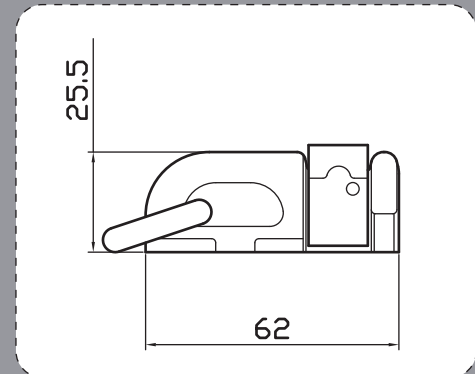

PRODUCT DIMENSIONS