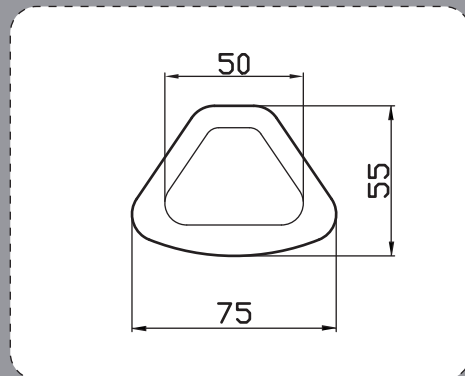

PRODUCT DIMENSIONS