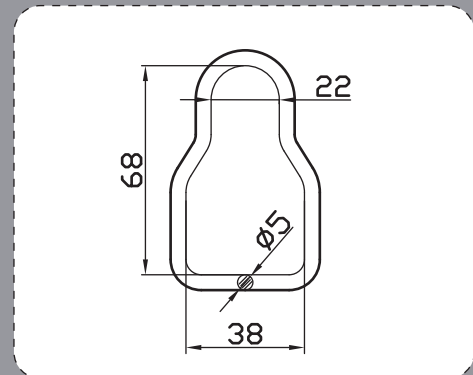

PRODUCT DIMENSIONS