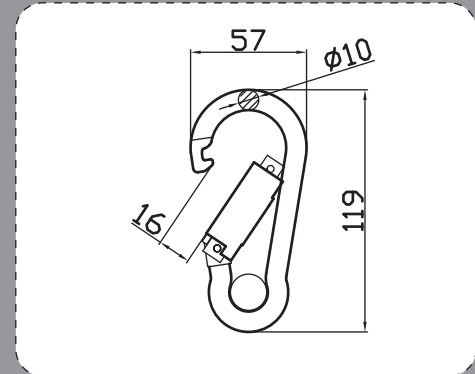

PRODUCT DIMENSIONS