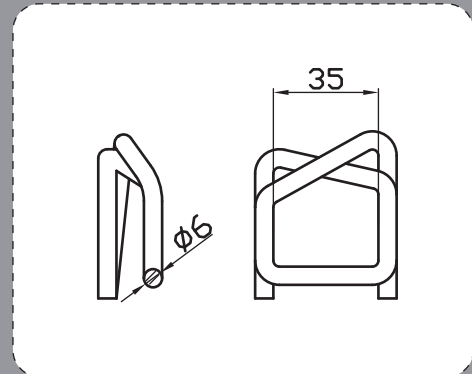

#### PRODUCT DIMENSIONS

**BUCKLE-01**

**CUSTOMIZATION**

**DESCRIPTION**

Material(Options):  
Steel/Stainless Steel  
Surface Treatment(Options):  
Zinc/Yellow Zinc/Nickel Plating/  
Chromium Plating

**PRODUCT DIMENSIONS**