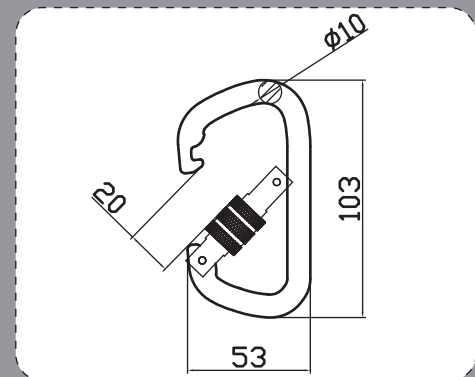

PRODUCT DIMENSIONS