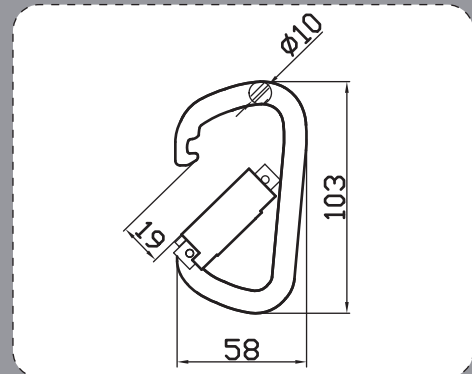

PRODUCT DIMENSIONS