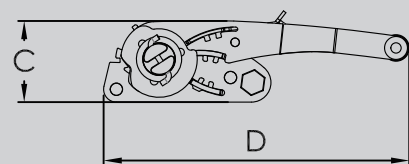

RB43L-014C

B.S:3000kg

1.5"

**DESCRIPTION**

1.5" Heavy Ratchet Buckle with Conjoined Hook Electric Black and Cr6+ Zinc Plated

**PRODUCT DIMENSIONS**

A:41 B:80 C:56 D:235

RB43M-003C