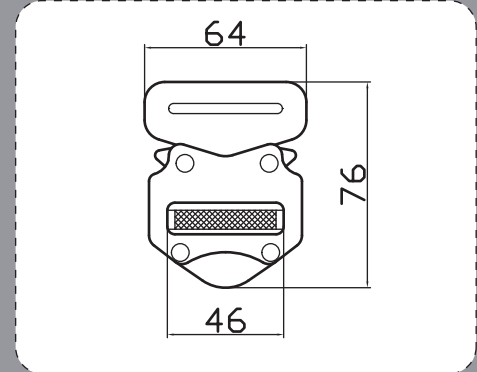

**PRODUCT DIMENSIONS**

**HSB-002**

**B.S:1500kg**

**DESCRIPTION**

Stamping Hook  
Safety Locking System  
High Quality of Harness Hardware  
Parts  
Body Material : Alloy Steel  
Buckle Material : 1008 Steel