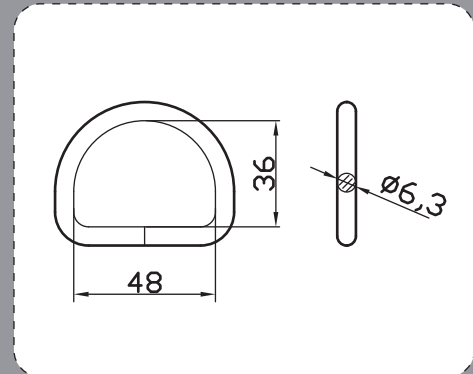

**PRODUCT DIMENSIONS**

**D RING-02**

**CUSTOMIZATION**

**DESCRIPTION**

Material(Options): Steel/  
Stainless Steel  
Surface Treatment(Options):  
Zinc/Yellow Zinc/Nickel Plating/  
Chromium Plating

**PRODUCT DIMENSIONS**