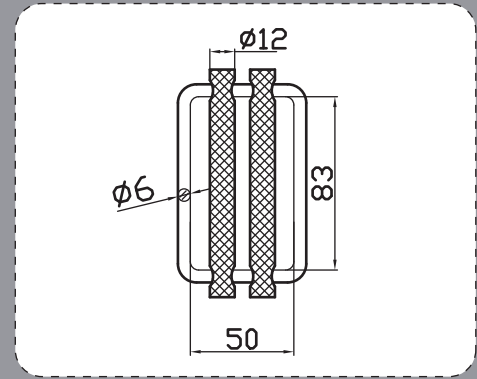

PRODUCT DIMENSIONS