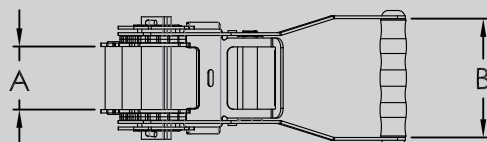

B.S:10000kg

4"

**DESCRIPTION**

4" Ratchet Buckle in Cr6 Zinc & Electric Black Plated with Extendable Lever

**PRODUCT DIMENSIONS**

A:101 B:134 C:77 D: <sup>363</sup>  
(488)

Patent detachable grip and body, green concept, ergonomic design, new revolution in an old design