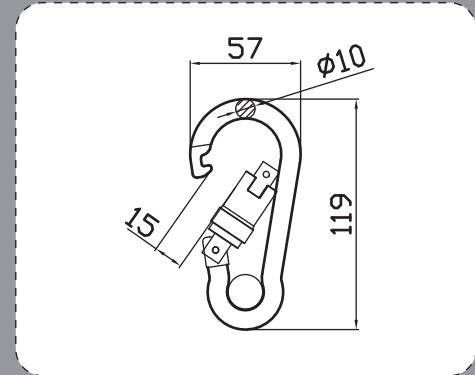

PRODUCT DIMENSIONS