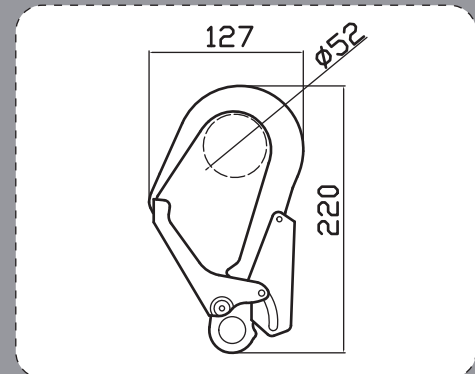

PRODUCT DIMENSIONS