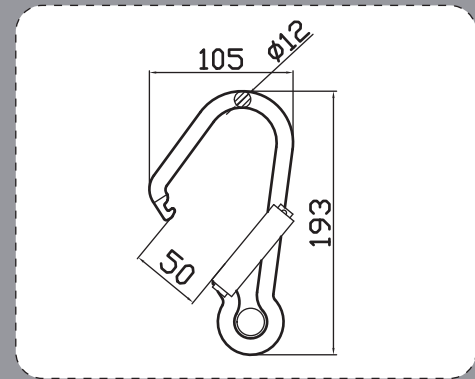

PRODUCT DIMENSIONS