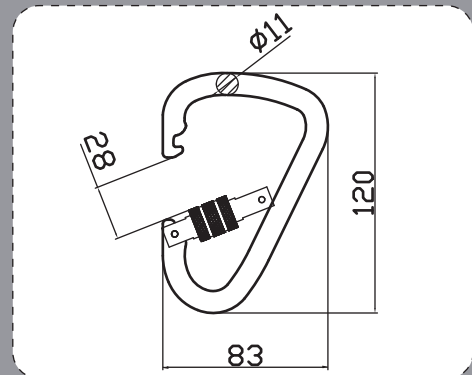

PRODUCT DIMENSIONS