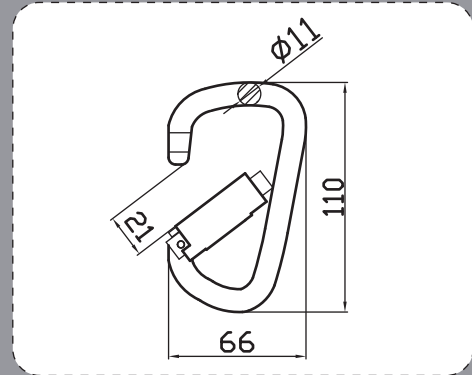

PRODUCT DIMENSIONS