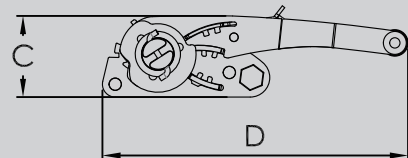

A:52 B:98 C:66 D: <sup>334</sup><sub>(410)</sub>

RB43R-001

B.S:3000kg

1.5"

**DESCRIPTION**

1.5" Ratchet Buckle in Cr6 Zinc & Electric Black Plated with ABS System

**PRODUCT DIMENSIONS**

A:42 B:66 C:68 D:252