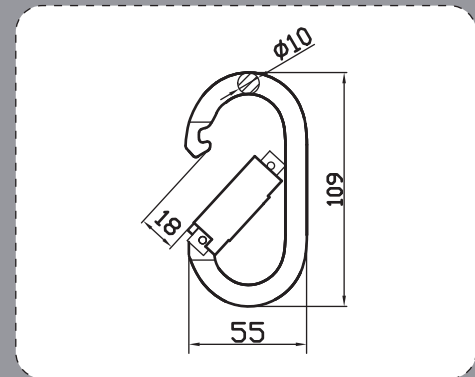

PRODUCT DIMENSIONS