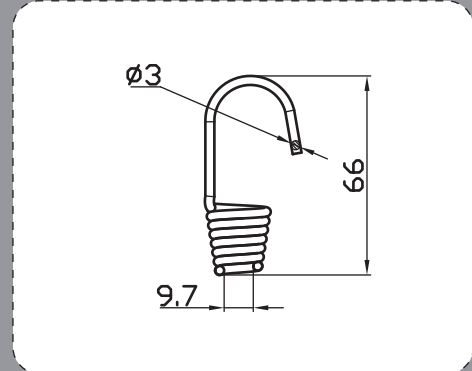

#### PRODUCT DIMENSIONS

**BUNGEE HOOK-01**

**CUSTOMIZATION**

**DESCRIPTION**

Material(Options):  
Steel/Stainless Steel  
Surface Treatment(Options):  
Zinc/Yellow Zinc/Nickel Plating/  
Chromium Plating

**PRODUCT DIMENSIONS**