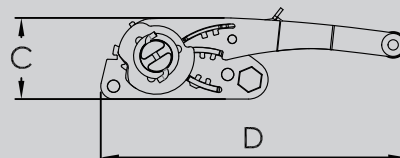

B.S:10000kg

4"

**DESCRIPTION**

4" Ratchet Buckle in Cr6 Zinc & Electric Black Plated with Extendable Lever

**PRODUCT DIMENSIONS**

A:101 B:134 C:77 D: <sup>363</sup>  
(488)

Patent detachable grip and body, green concept, ergonomic design, new revolution in an old design