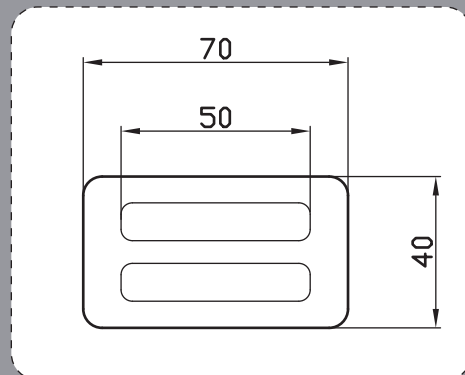

**PRODUCT DIMENSIONS**

**STP-004**

**CUSTOMIZATION**

**DESCRIPTION**

Material(Options):  
Steel/Stainless Steel  
Surface Treatment(Options):  
Zinc/Yellow Zinc/Nickel Plating/  
Chromium Plating

**PRODUCT DIMENSIONS**