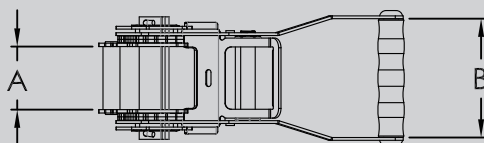

B.S:1800kg

1.5"

**DESCRIPTION**

1.5" Ratchet Buckle in Cr+6 Zinc & Electric Black Plated / with Streamline Shape and Plastic Grip

**PRODUCT DIMENSIONS**

A:42 B:80 C:40 D:150

RBP28-001

B.S:1200kg