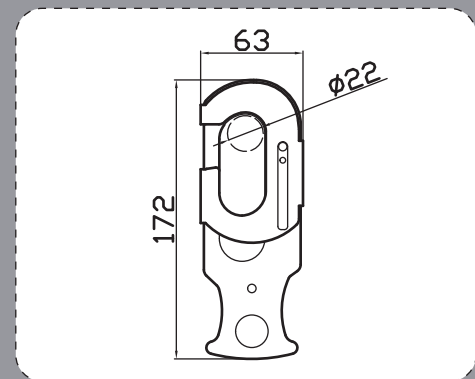

**PRODUCT DIMENSIONS**

**RBH-M-002**

**B.S:2300kg**

**DESCRIPTION**

Self Locking Snap Hook  
Material: Alloy Steel  
Surface Treatment(Options):  
Zinc/Yellow Zinc/Nickel Plating/  
Chromium Plating

**PRODUCT DIMENSIONS**