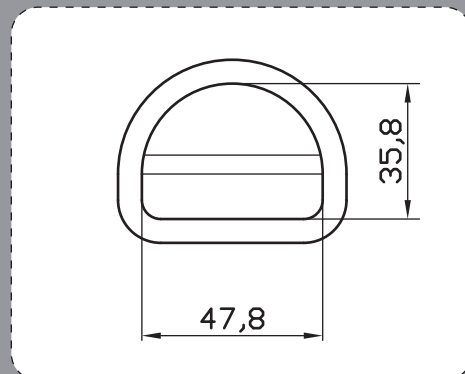

PRODUCT DIMENSIONS