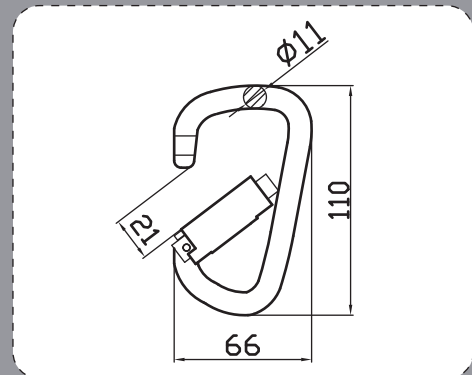

PRODUCT DIMENSIONS