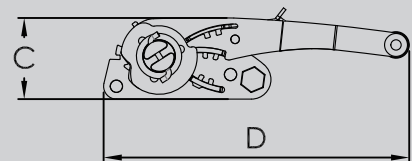

A:30 B:65 C:37 D:173

RBP24-029C

B.S:800kg

1"

**DESCRIPTION**

1" Ratchet Buckle in Cr6 Zinc & Electric Black Plated / with Plastic Grip

**PRODUCT DIMENSIONS**

A:27 B:43 C:41 D:170