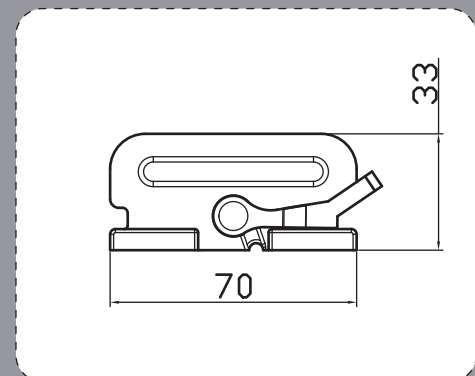

PRODUCT DIMENSIONS