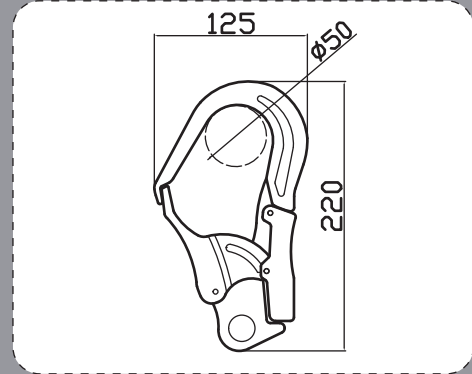

PRODUCT DIMENSIONS