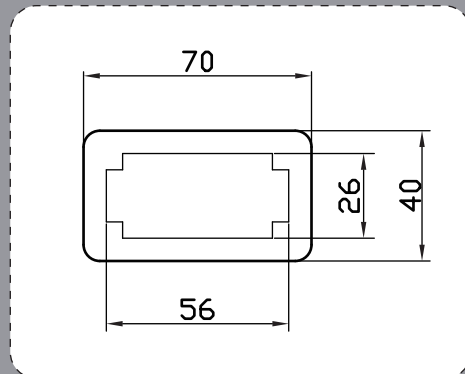

**PRODUCT DIMENSIONS**

**STP-004**

**CUSTOMIZATION**

**DESCRIPTION**

Material(Options):  
Steel/Stainless Steel  
Surface Treatment(Options):  
Zinc/Yellow Zinc/Nickel Plating/  
Chromium Plating

**PRODUCT DIMENSIONS**