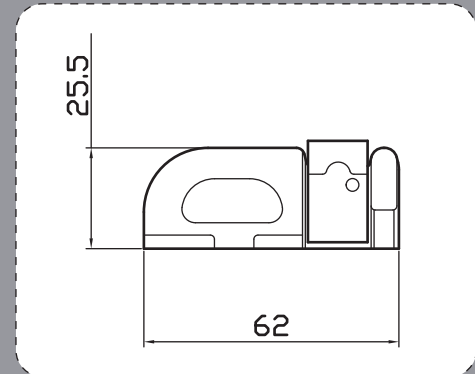

## PRODUCT DIMENSIONS

Double Stud Fitting

B.S:2300kg

**DESCRIPTION**  
Double Stud Fitting with Ring  
Zinc Finished