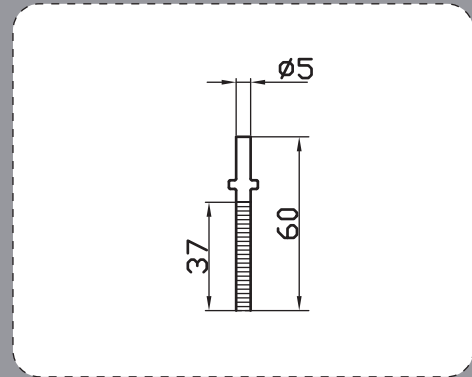

#### PRODUCT DIMENSIONS

**BOLT-01**

**CUSTOMIZATION**

**DESCRIPTION**

Material(Options):  
Steel/Stainless Steel  
Surface Treatment(Options):  
Zinc/Yellow Zinc/Nickel Plating/  
Chromium Plating

**PRODUCT DIMENSIONS**