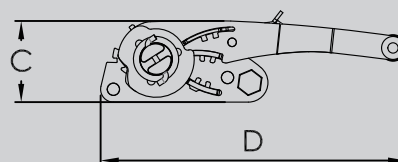

PRODUCT DIMENSIONS

A:56 B:98 C:60 D:197