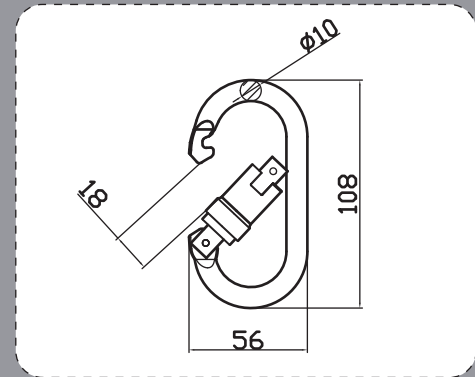

PRODUCT DIMENSIONS