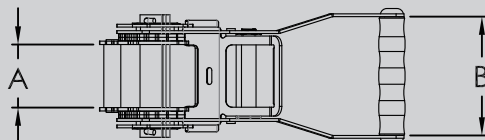

A:52 B:98 C:66 D: <sup>334</sup><sub>(410)</sub>

RB43R-001

B.S:3000kg

1.5"

**DESCRIPTION**

1.5" Ratchet Buckle in Cr6 Zinc & Electric Black Plated with ABS System

**PRODUCT DIMENSIONS**

A:42 B:66 C:68 D:252