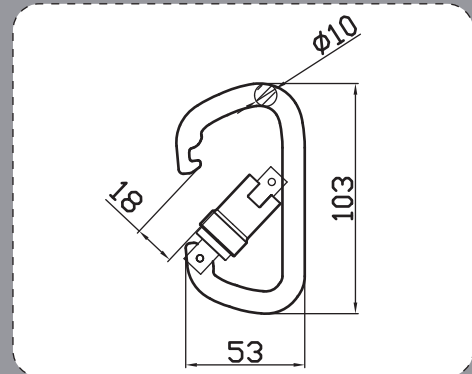

PRODUCT DIMENSIONS