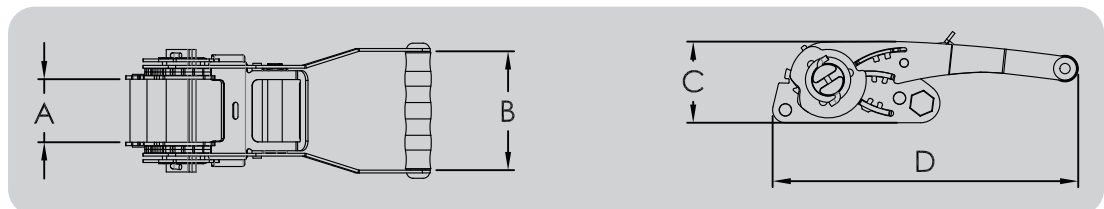

#### PRODUCT DIMENSIONS

A:54 B:98 C:57 D:211

RBS51AB-002

B.S:8000kg

2"

**DESCRIPTION**

2" Detachable Ratchet Buckle in Cr3+ Zinc & Electric Black Plated

**PRODUCT DIMENSIONS**