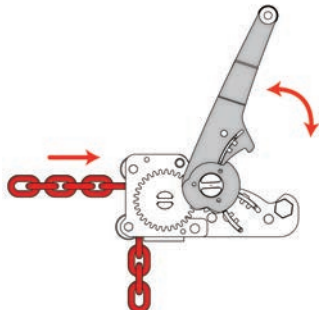

Super Ratchet Buckle (3 in 1)

CHAIN

SRB-001	2"
B.S:2000kg	
DESCRIPTION	
Standard Ratchet Buckle	
A.B.S system	
Removable Lever Block