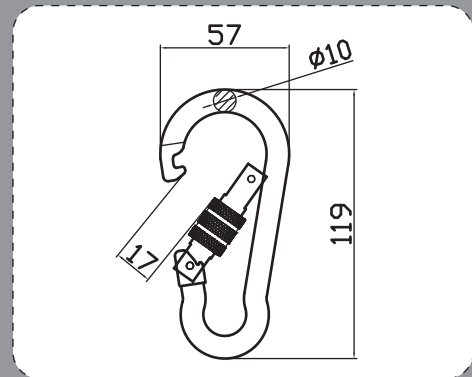

**PRODUCT DIMENSIONS**

**SH01CX-001**

**B.S:2300kg**

**DESCRIPTION**

Eye Snap  
 Anodized Aluminum Screw Lock  
 Material:Stainless Steel

**PRODUCT DIMENSIONS**

SH01KX-001

B.S:2300kg