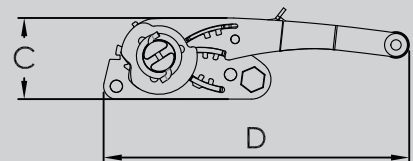

B.S:5000kg

2"

**DESCRIPTION**

2" Ratchet Buckle in Cr6 Zinc & Electric Black Plated / with Conjoined Hook

**PRODUCT DIMENSIONS**

A:52 B:98 C:56 D:260

RBP51L-024C

B.S:5000kg