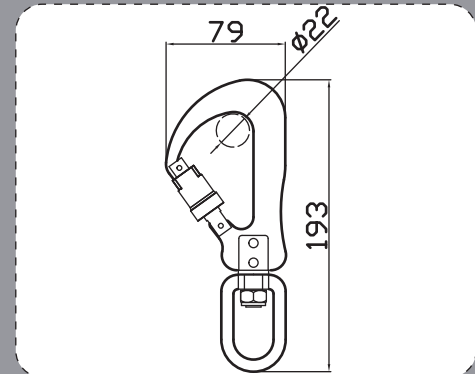

PRODUCT DIMENSIONS