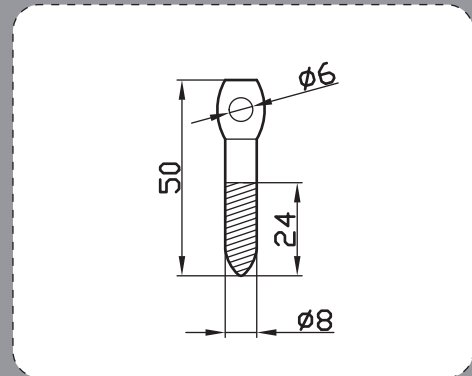

PRODUCT DIMENSIONS