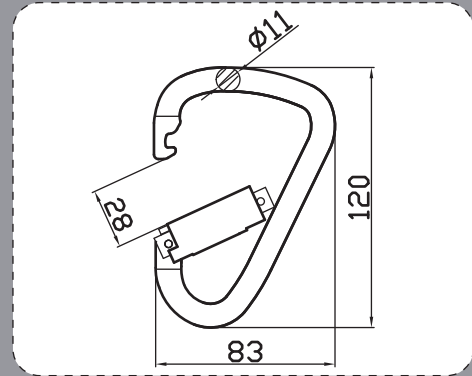

**PRODUCT DIMENSIONS**

**SH01CX-001**

**B.S:2300kg**

**DESCRIPTION**

Eye Snap  
 Anodized Aluminum Screw Lock  
 Material:Stainless Steel

**PRODUCT DIMENSIONS**

SH01KX-001

B.S:2300kg