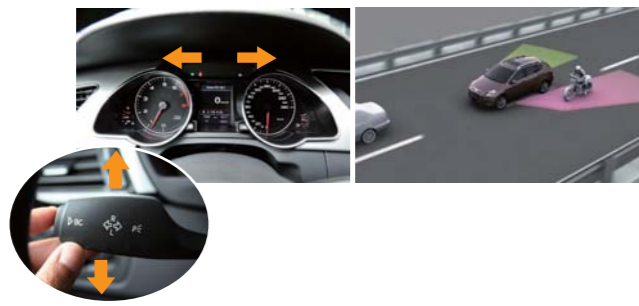

VSA-21LR

- LEFT and RIGHT view image switch control
- Left or Right view image AUTO controlled by signal indicator or MANUAL controlled by button switch