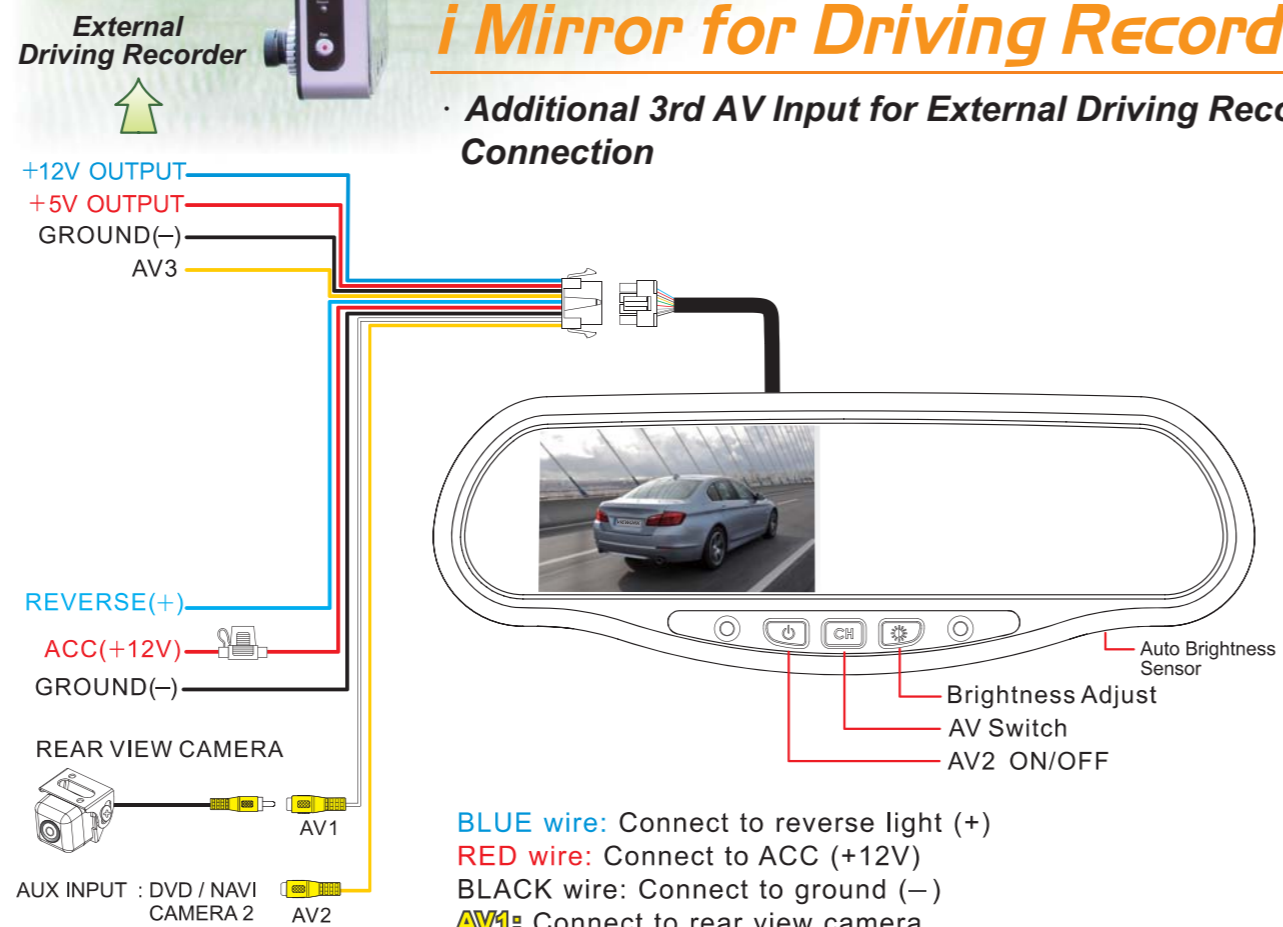

i Mirror for Driving Recorder

- Additional 3rd AV Input for External Driving Recorder Connection

- BLUE wire: Connect to reverse light (+)
- RED wire: Connect to ACC (+12V)
- BLACK wire: Connect to ground (-)
- AV1: Connect to rear view camera
- AV2: Connect to DVD or navigation or camera 2
- AV3: Connect to Driving Recorder