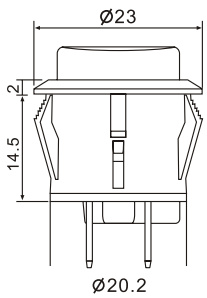

Button Switch

(Switch Size)

► Varied buttons available for selection

► Varied colors available to offer