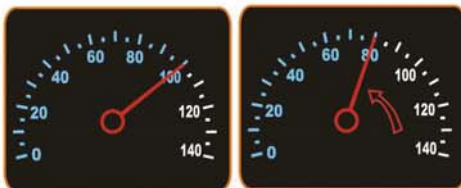

Auto Flashing Lights Control Kit (AFL)

2 in 1 : Emergency Auto Flashing Lights + Car Doors Lock / Unlock

A

Braking Activated + Speed Down Over 20km/hr Suddenly