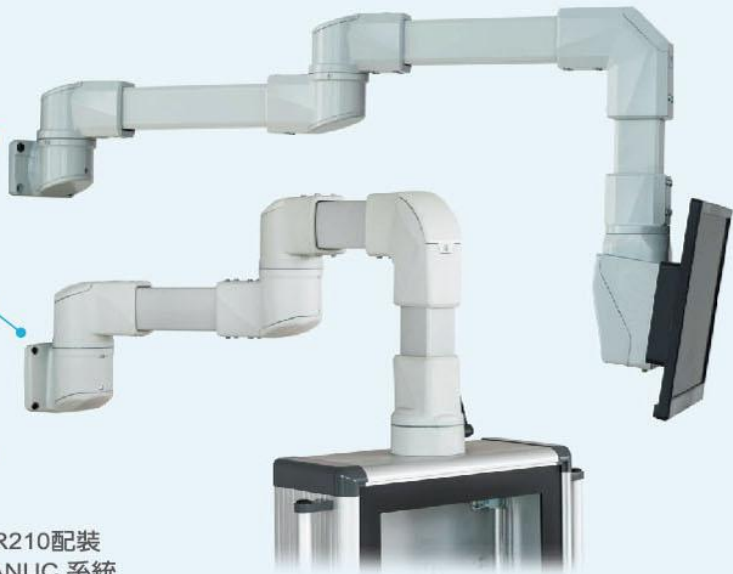

精密機械控制箱及懸臂組

Precision Mechanical Control Box and Support Arm System

最新引進各類鋁擠成型懸臂組件，可承重、可旋轉210°~320°，應用各式機械人機操控箱，方便迅速、堅固美觀、高貴不貴，獨家總代理。

Newly imported varieties of extruded aluminum support arm systems. They are load bearing, 210° ~320° rotatable, and apply to HMI machines. CHI YUAN PRECISION CO., LTD is the exclusive agent for the convenient, firm, artistic, superior but economical products.

4460系列 輕型懸臂組件

4460 Series Lightweight Support Arm Units

5575系列 中型懸臂組件

5575 Series Medium Support Arm Units

HR210/HR140系列 控制箱結構與附件

HR210/HR140 series of control cabinet Structure and accessories